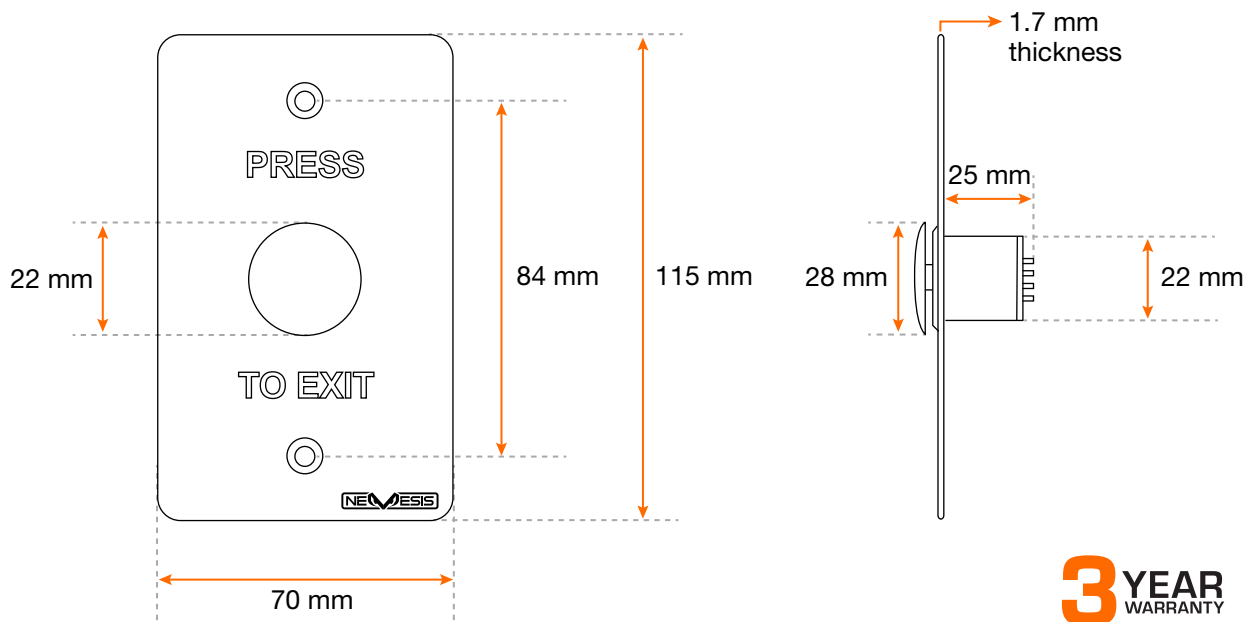

## SPECIFICATIONS:

**Panel:** Stainless steel, 304 grade, 1.7mm thick, laser etched text

**Dimensions:** 115H x 70W x 37D (mm)

**Button Colour:** Green

**Output Contact:** 1x NO & 1x NC

**Mechanical Life:** 500,000 Operations

**Ingress Rating:** IP65

**Contact Rating:** 12-24V DC / 0.5A

**Operating Temperature:** -20°C to +70°C

**Operating Humidity:** 0-95% (relative humidity)

**Weight:** 145 g

**Fixing Method:** 2x3mm stainless steel screws (included)

**Mount Style:** Flush - fits Australian wall boxes

## PRODUCT DIMENSIONS:

**3** YEAR WARRANTY