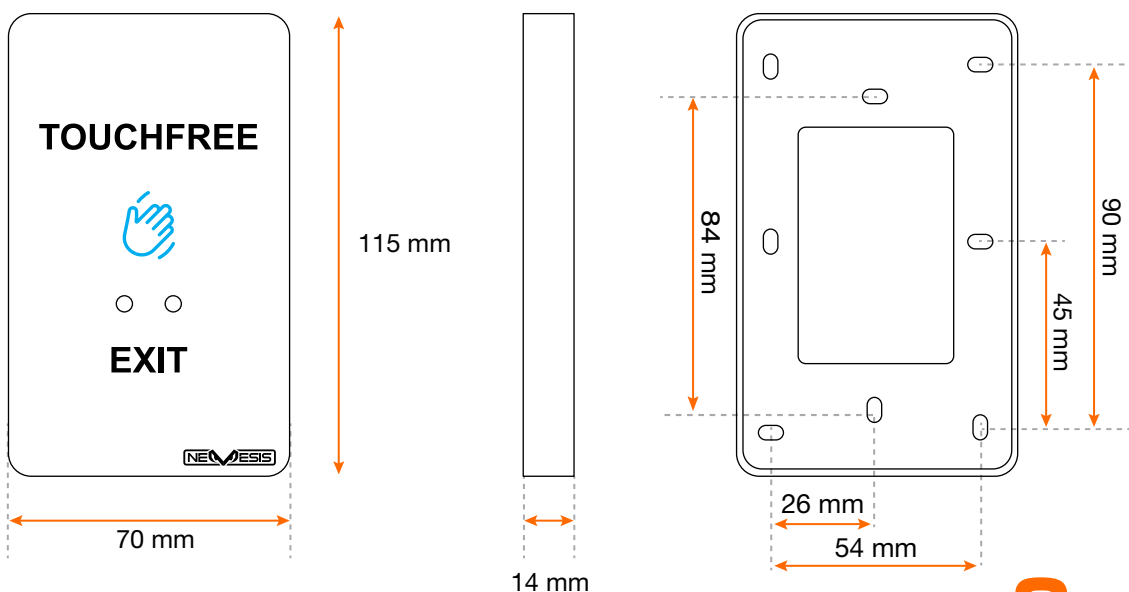

## SPECIFICATIONS:

**Panel:** ABS plastic, 14mm thickness

**Dimensions:** 115H x 70W x 14D (mm)

**LED Actuator:** Blue LED (standby), Green LED (active)

**Actuating Distance:** 5-20 cm (adjustable)

**Output Contact:** NO/NC/COM

**Weight:** 940 g

**Fixing Method:** 2 x 3 mm stainless steel screws (included)

**Mount Style:** surface – fits Australian wall boxes

## PRODUCT DIMENSIONS:

**3** YEAR  
WARRANTY