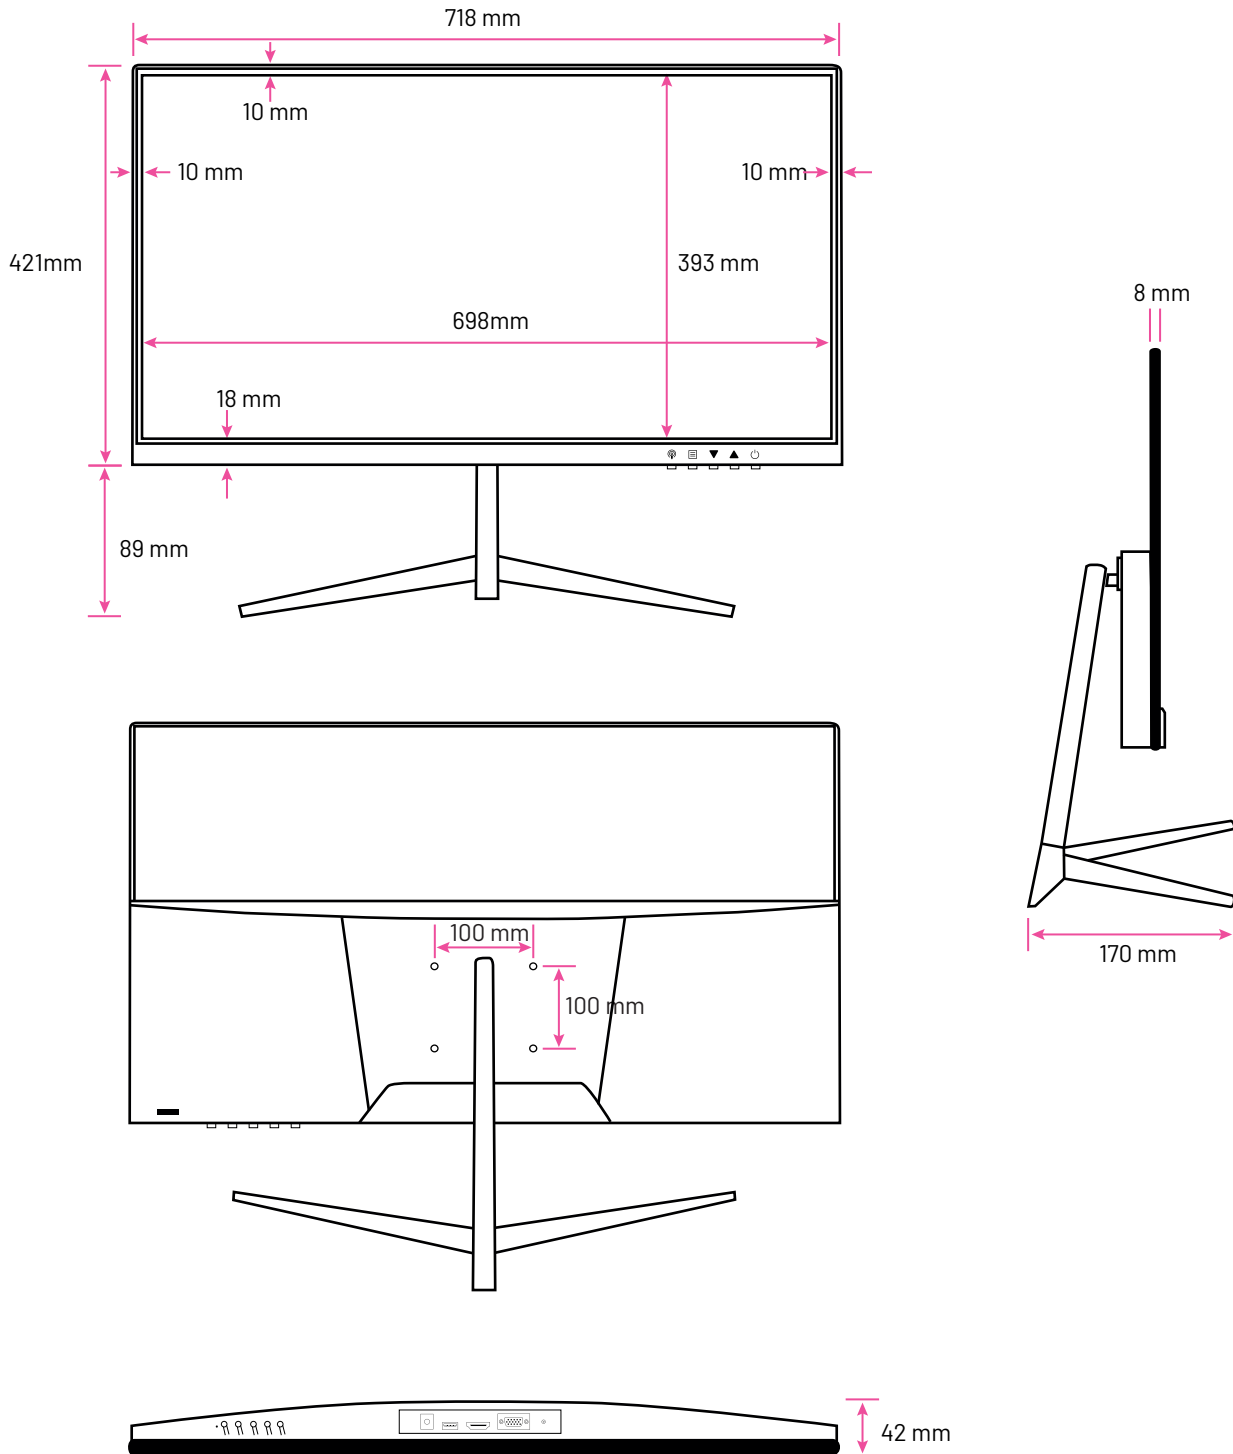

PRIMO

TECHNICAL INFORMATION 24/7 SECURITY MONITOR PRIMO32

V1.1 MAY 2023

FEATURES:

1. 32" diagonal display with low energy consumption, zero radiation, high image stability
2. 1920 x 1080 Full HD resolution, 16:9 aspect ratio, 4K@30Hz compatible
3. Designed for 24/7 operation - ideal for Security Monitoring
4. High brightness TFT LED screen
5. Wide horizontal and vertical viewing angles for easy indirect viewing
6. Thin body, only 8 mm
7. 8 bit image processing technology providing high pixel line by line scanning and realistic picture quality
8. Intelligent 3D noise reduction, residual shadow elimination
9. Dynamic brightness and contrast, with color optimization technology for flexible image display
10. 6.5 ms fast response time to avoid image blur on movement
11. Low blue light output- reduces eyestrain
12. Low 35 watt power consumption
13. Two year exchange warranty

Ideal for use in other display applications where continuous operation and high performance is required.

TECHNICAL PARAMETERS

Screen size: 31.5"
Screen type: LED TFT
Aspect ratio: 16:9
Brightness: 250 nit
Contrast ratio: 3000 : 1
Response time: 6.5 ms
Colour depth: 8 bit
Visual angle: 178° / 178°
Display colour range: 16.7M
Resolution: FHD 1920 x 1080 pixels (4K@30Hz compatible)
Input port: HDMI, VGA
Audio output: Stereo speaker, audio jack (3.5mm)
Power supply: 12v DC / 35W
Shell material: Flame retardant plastic & metal
Display screen dimensions: 718 x 421 x 42 mm (without base)
Mounting: Base (included), VESA (100 mm x 100 mm)
Included: HDMI cable, DC power supply
Weight: 4.9 kg
Operating environment:
0°C to +50°C (20% to 80% RH - Non Condensing)
Storage environment:
-20°C to 60°C (5% to 90% RH - Non Condensing)

specifications are subject to change without notice

PRODUCT DIMENSIONS

2 YEAR WARRANTY

specifications are subject to change without notice