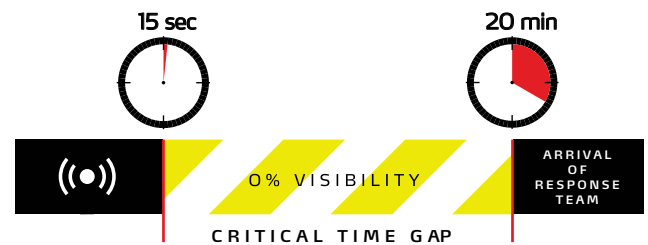

Premises, stock and personnel secured in seconds

Most property loss occurs in the initial minutes of a break-in. Install **SmokeCloak®** on the premises and within seconds of a break-in the protected area is filled with an impenetrable cloud of fog. This provides an effective barrier and forces the intruders to leave the premises.

MSS Professional is the supplier of microprocessor controlled equipment which provides instant protection at the time of a break-in or day-time raid.

- Protection in seconds - premises and stock are quickly secured
- Designed to integrate - use with existing electronic alarm systems
- Good investment
- No residues - does not damage equipment and it is safe for people and animals
- Peace of mind - knowing premises are safe

Top Quality, Unbeatable Warranty

The **SmokeCloak®** systems are manufactured in an ISO 9001-2000 quality assurance certified factory. Every **SmokeCloak®** carries a **three year warranty**.

MSS Professional Ltd. in the UK has achieved police recognition, including endorsement of the SmokeCloak® products with the "Secured by Design" police preferred specification.

Furthermore, **SmokeCloak®** products have the best list of references in the industry. In fact, most business is generated from recommendations - recognition that MSS Professional provides the highest quality products and after sales support.